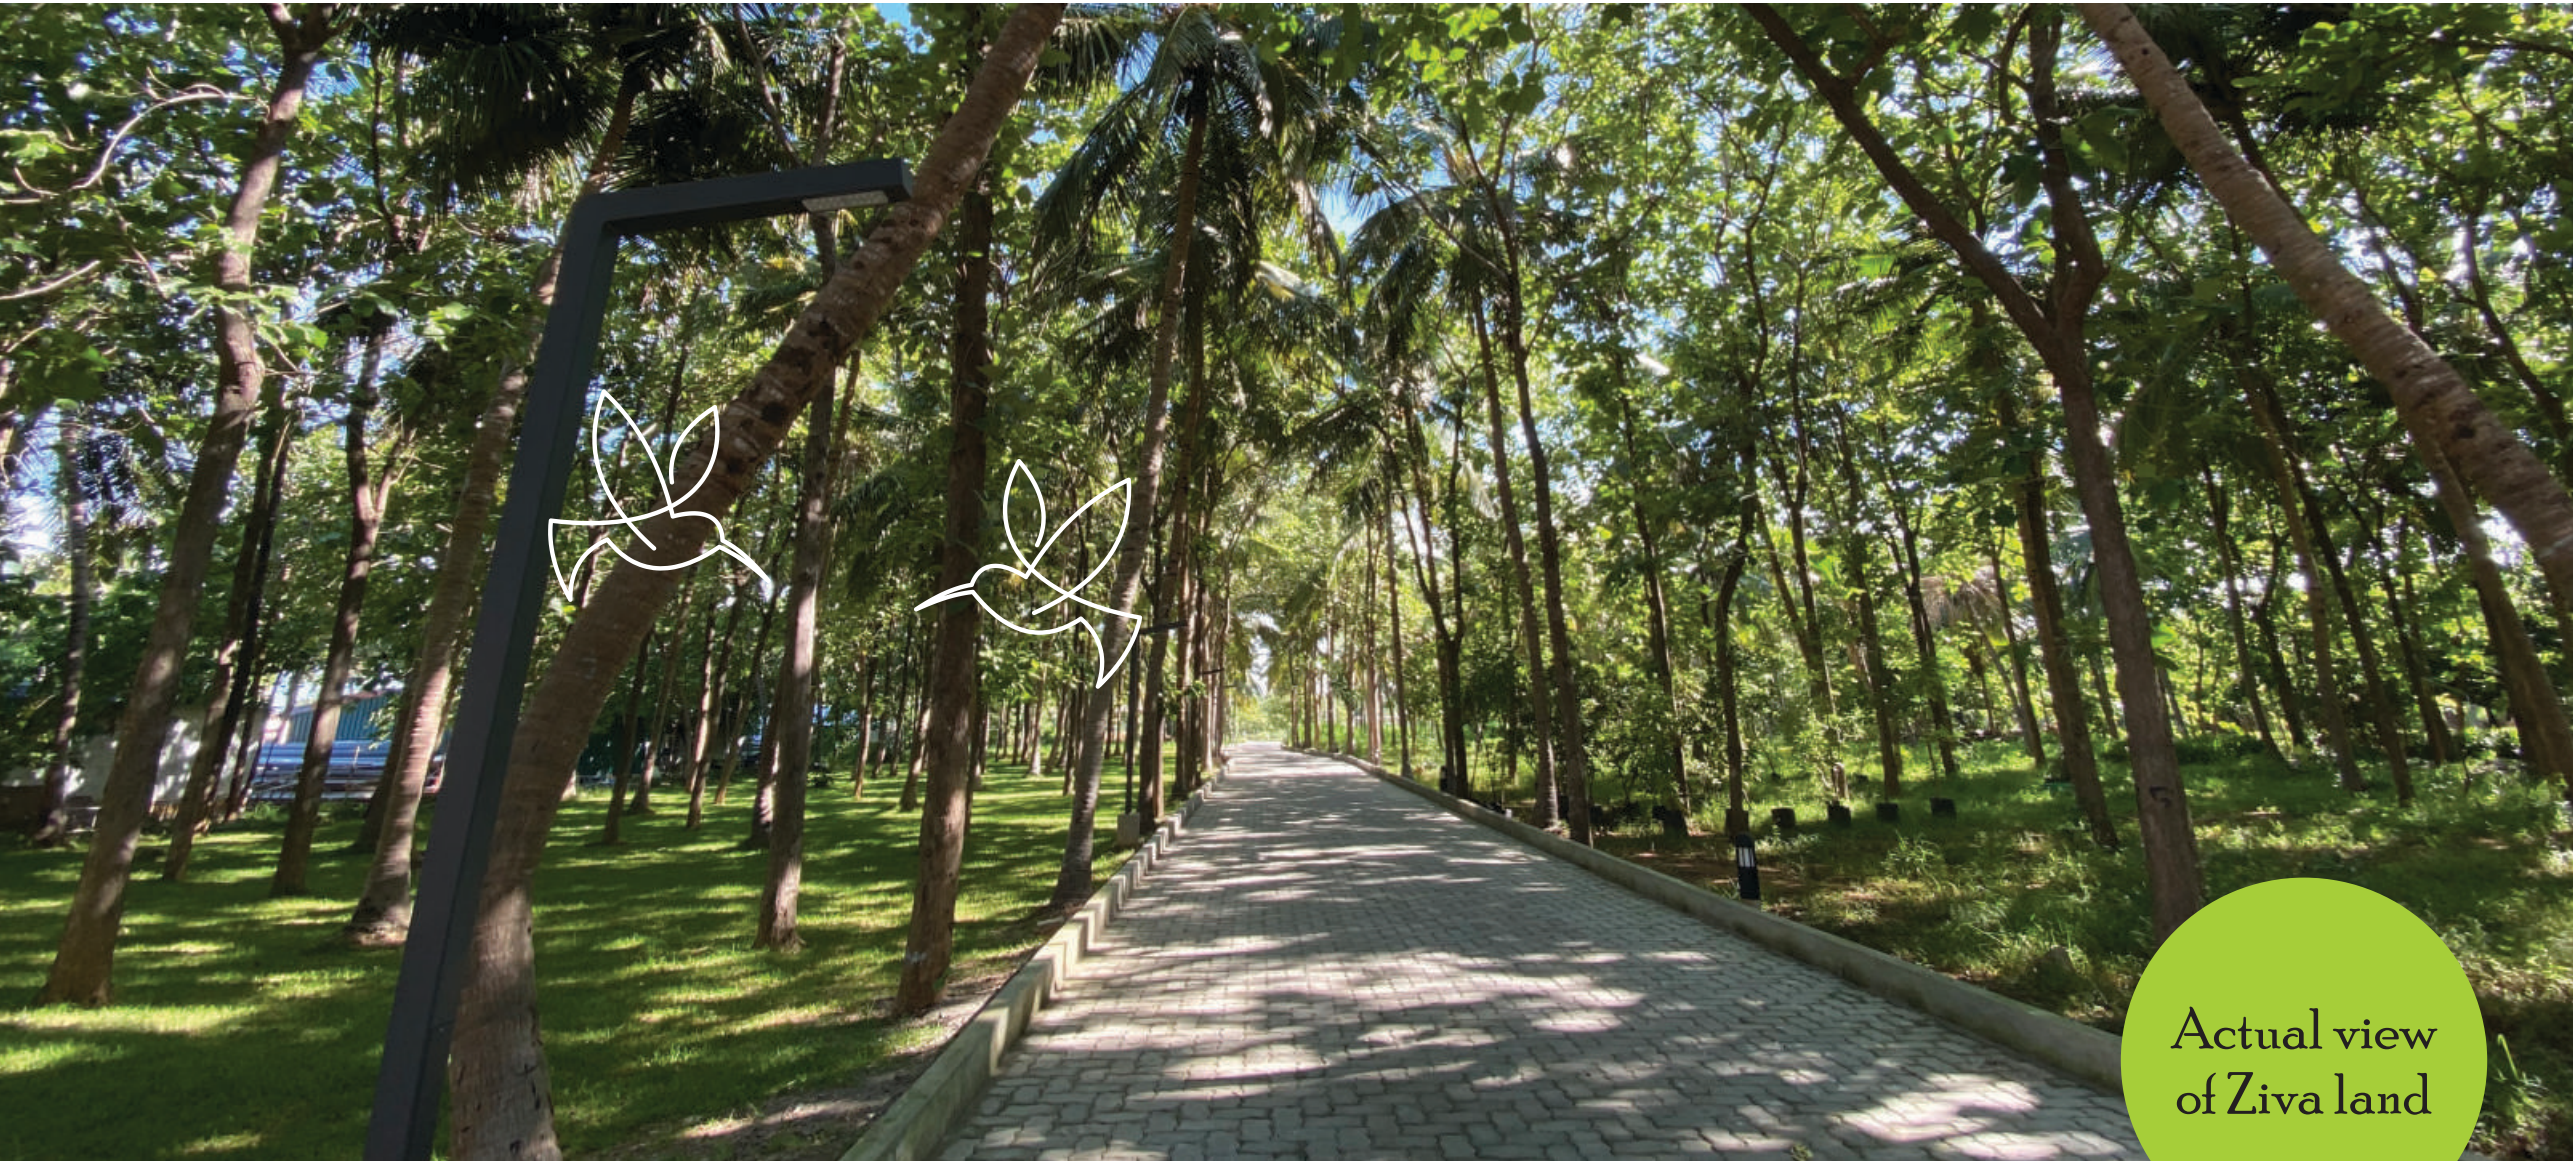

ZIVA[®]
retire to relive, actively

**ELITE ACTIVE RETIREMENT
COMMUNITY**

ELITE ACTIVE RETIREMENT
COMMUNITY

has bagged the realty award as
Senior Living Project of the Year - 2022

from

Atithi Devo Bhava

The Inspiring Sanskrit verse 'Atithi Devo Bhava' means 'Guest is God'. This Spirit, the soul of hospitality, is our guiding philosophy that drives us to pursue our commitment to create an elite active retirement community at 'Ziva'. An ownership retirement where caring for the elders is like serving God. Step in. To discover a new home, a new life to live a refreshing, rejuvenating and relaxing life after retirement, every moment... every day.

Welcome to  **ZIVA**[®]
retire to relive, actively

Actual view
of Ziva land

Wake up to the caress
of fresh cool breeze

The rustle of the palms spellbind. The shimmer of the lake enchants. The chirps of the birds invite. Welcome to the good life after retirement. Welcome to Ziva, an ownership elite active retirement community where you will find what your heart and the mind desires to live an enriching life after retirement. Set amidst a picturesquely beautiful setting very close to Mahabalipuram, the UNESCO World Heritage Site, this charming retirement world is promoted by Arun Excello. Spread over a sprawling 16 acres of pristine serenity and well connected to the city, Ziva with a collection of 600 space-efficient dwellings to be developed in phases for you to lead a safe, healthy and fulfilling retirement life. Come, discover an enchanting new life at Ziva.

Actual view
of Ziva land

Reset. Recreate. Relive
The joy of fine living.

The beauty of Mother Nature blossoms magnificently at ZIVA. The swaying coconut grove is spellbinding. The rustle of palm leaves is music to ears. The lush green natural contour is soothing to the eyes. Come, explore, Experience.