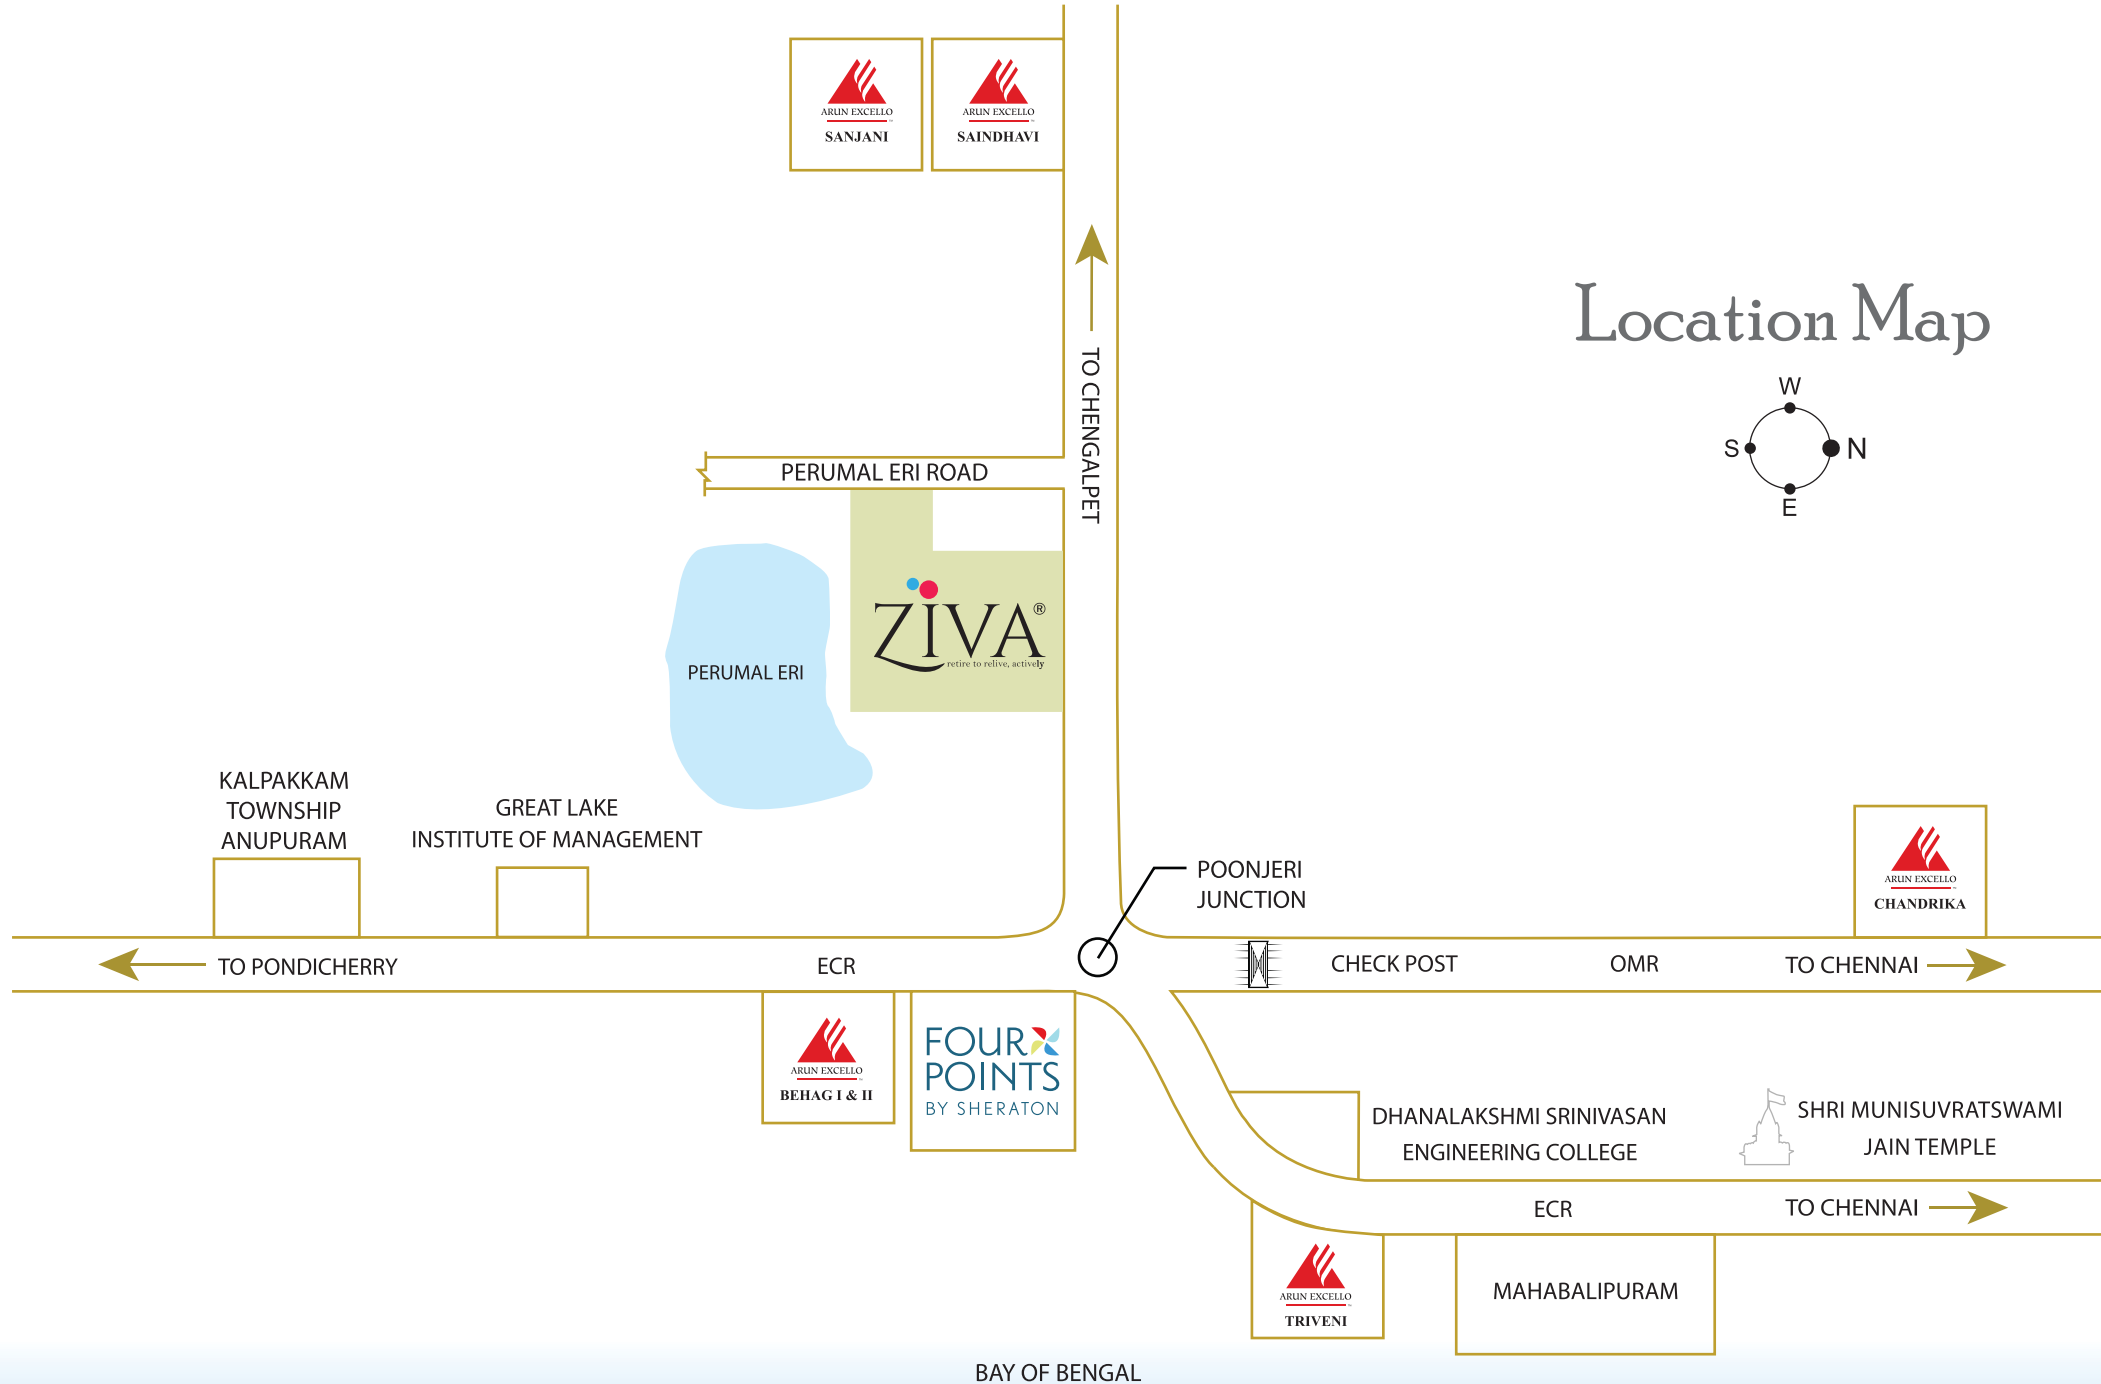

Location Map

PERUMALERI ROAD

TO THIRUKAZKUNDRAM

Master Layout Plan

Legend

- 1. Main Entry
- 2. Block - 'A' - 1 BHK Apartment
- 3. Block - 'B' - Premium 2 BHK Apartment
- 4. Block - 'C' - Deluxe 2 BHK Apartment
- 5. Oasis garden
- 6. Ziva Link
- 7. Outdoor Exercise Area
- 8. Clubhouse
- 9. Indoor Pool
- 10. Forest Park
- 11. Well
- 12. Temple
- 13. Lake
- 14. Villa A & B
- 15. Ziva Hamsadhwani
- 16. Jogging/Cycling Track
- 17. Future Expansion